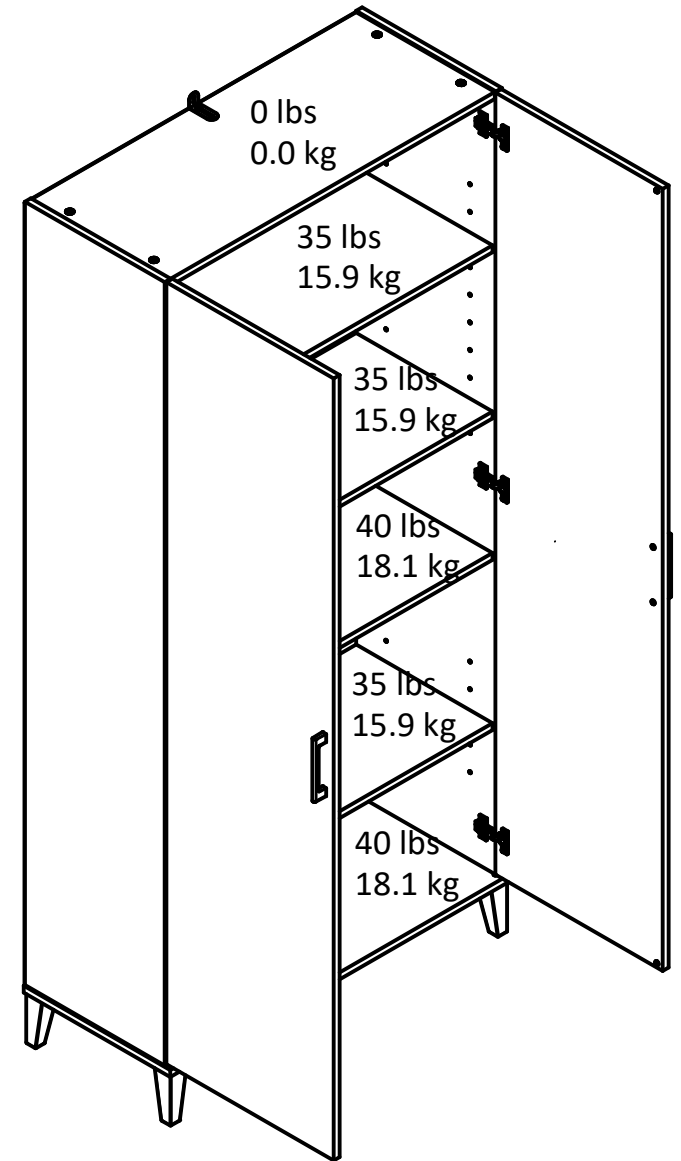

2507

Interior Storage dimensions:
Upper Section
(3) storage spaces (adj heights)
34.2 in. (86.8 cm) W
41.5 in. (105.4 cm) H
14.3 in. (36.4 cm) D
11.77 cubic feet

Interior Storage dimensions:
Lower Section
(2) storage spaces (adj heights)
34.2 in. (86.8 cm) W
28.5 in. (72.4 cm) H
14.3 in. (36.4 cm) D
8.08 cubic feet

Overall Product Size:
35.679"W x 15.39"D x 76.65"H
90.6cm W x 39.1cm D x 194.7cm H

Wood Breakdown: 92%
Total storage: 19.85 cubic feet

Maximum Weight Capacities
Unit Weight: 128 lbs. (58 kg)