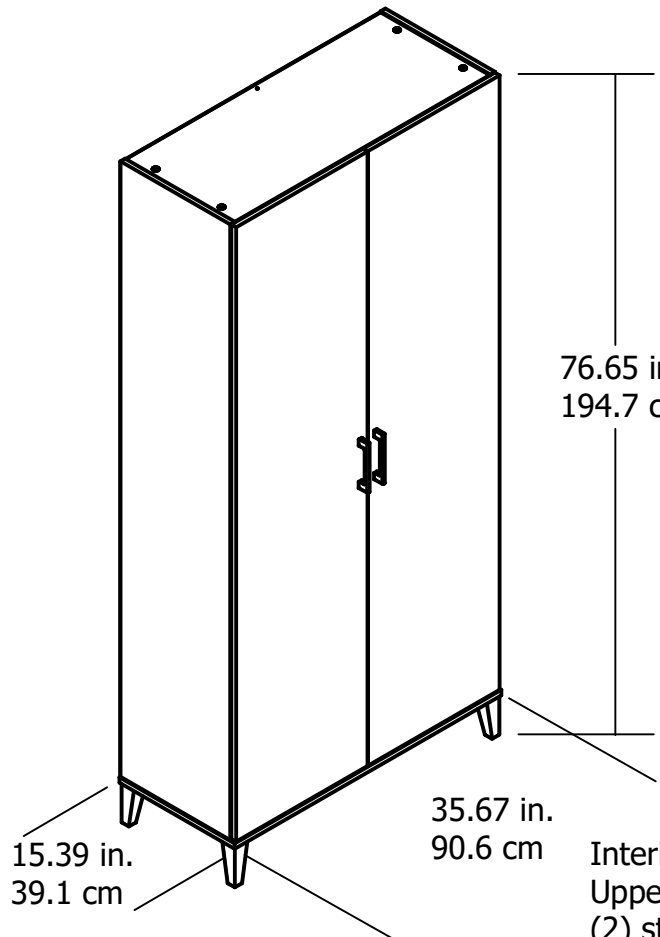

2507

Interior Storage dimensions:
Upper Section
(3) storage spaces (adj heights)
34.2 in. (86.8 cm) W
41.5 in. (105.4 cm) H
14.3 in. (36.4 cm) D
11.77 cubic feet

Interior Storage dimensions:
Lower Section
(2) storage spaces (adj heights)
34.2 in. (86.8 cm) W
28.5 in. (72.4 cm) H
14.3 in. (36.4 cm) D
8.08 cubic feet

Overall Product Size:
35.679"W x 15.39"D x 76.65"H
90.6cm W x 39.1cm D x 194.7cm H

Wood Breakdown: 92%
Total storage: 19.85 cubic feet

Maximum Weight Capacities
Unit Weight: 128 lbs. (58 kg)